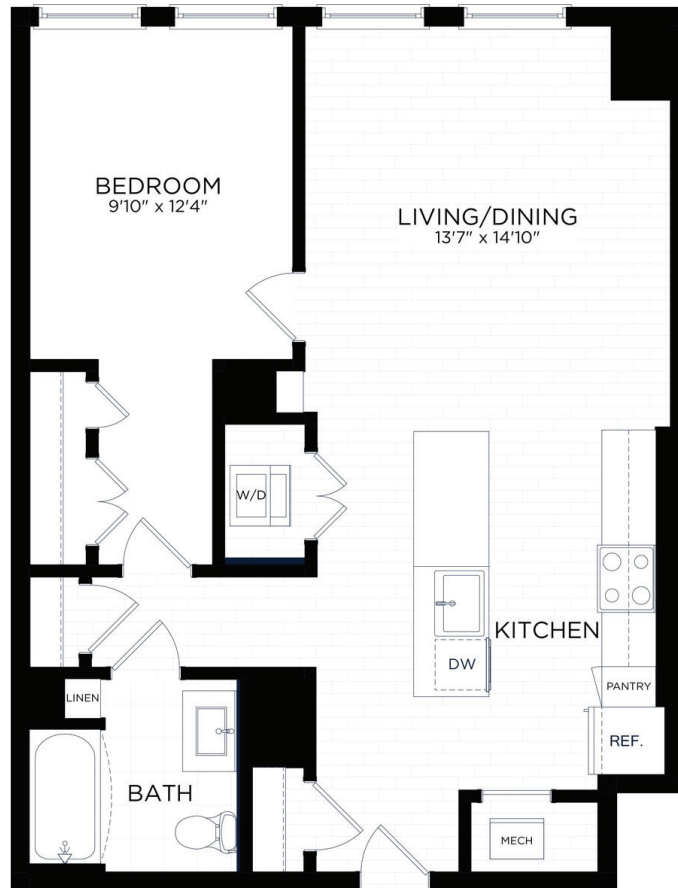

A10

1 BED / 1 BATH

767

SQ. FT.

the HENRI

11870 Grand Park Ave | North Bethesda, MD 20852

www.livethehenri.com

* Pricing and availability are subject to change. Rent is based on monthly frequency. Additional fees may apply, such as but not limited to package delivery, trash, water, amenities, etc.

** Floorplans are artist's rendering. All dimensions are approximate. Actual product and specifications may vary in dimension or detail. Not all features are available in every apartment. Please see a representative for details.