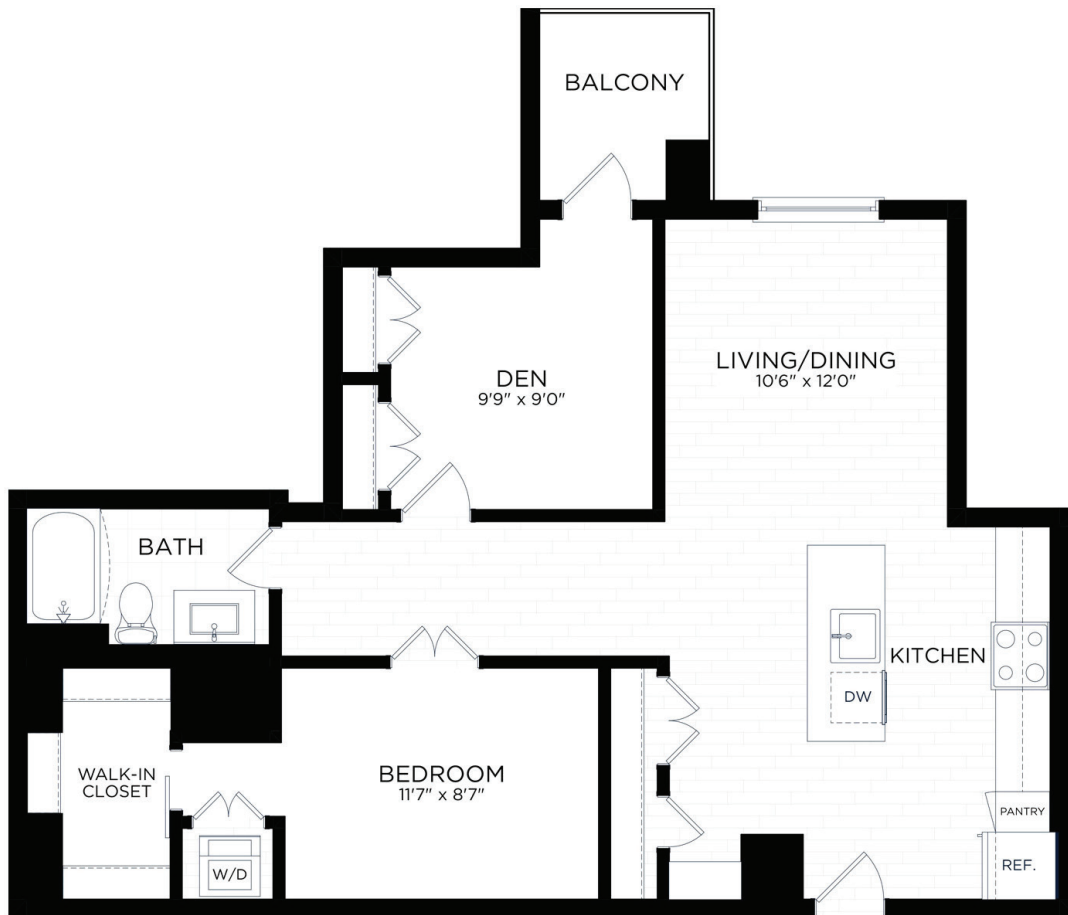

A21D

935

1 BED / 1 BATH

SQ. FT.

the HENRI

11870 Grand Park Ave | North Bethesda, MD 20852

www.livethehenri.com

* Pricing and availability are subject to change. Rent is based on monthly frequency. Additional fees may apply, such as but not limited to package delivery, trash, water, amenities, etc.

** Floorplans are artist's rendering. All dimensions are approximate. Actual product and specifications may vary in dimension or detail. Not all features are available in every apartment. Please see a representative for details.