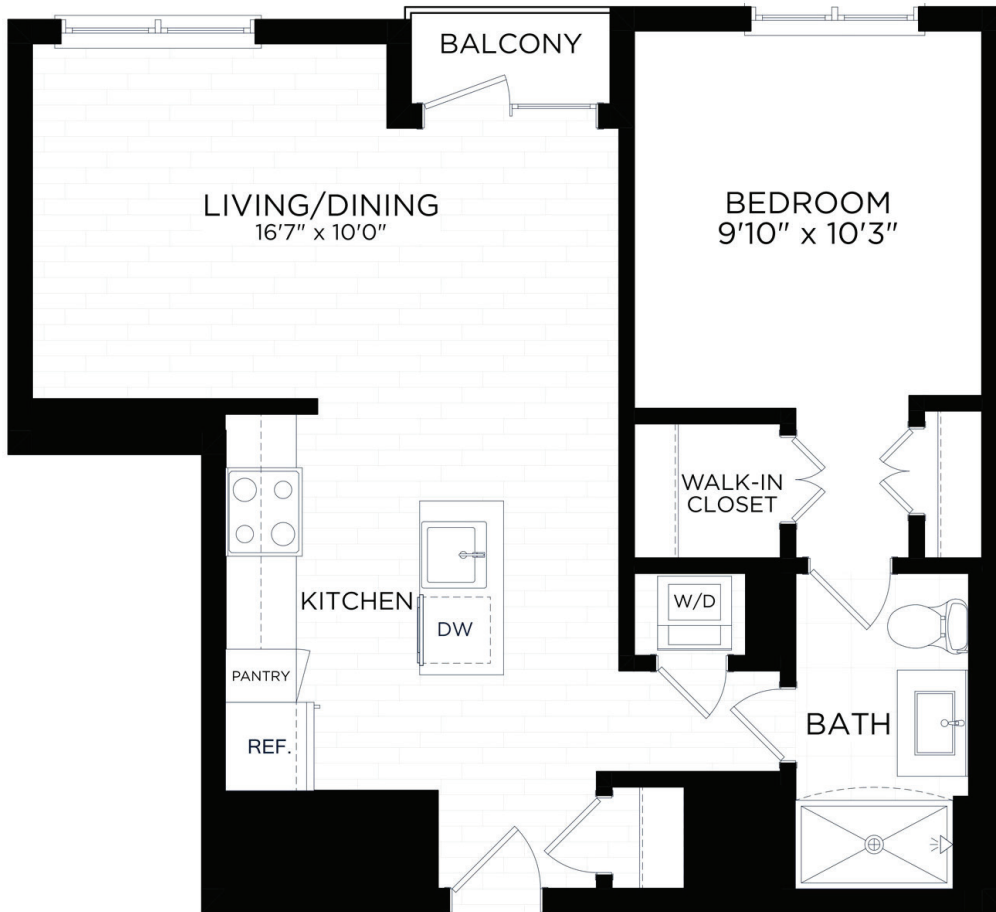

A6

737

1 BED / 1 BATH

SQ. FT.

the HENRI

11870 Grand Park Ave | North Bethesda, MD 20852

www.livethehenri.com

* Pricing and availability are subject to change. Rent is based on monthly frequency. Additional fees may apply, such as but not limited to package delivery, trash, water, amenities, etc.

** Floorplans are artist's rendering. All dimensions are approximate. Actual product and specifications may vary in dimension or detail. Not all features are available in every apartment. Please see a representative for details.