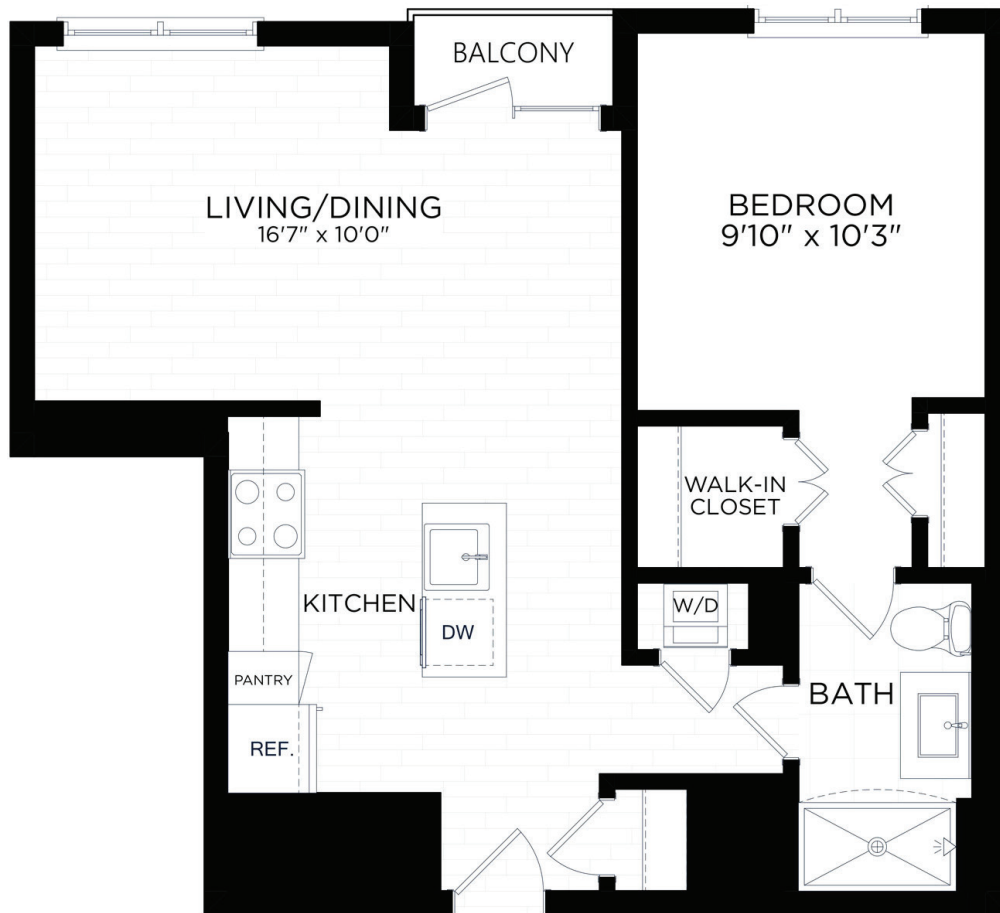

A8

746

1 BED / 1 BATH

SQ. FT.

the HENRI

11870 Grand Park Ave | North Bethesda, MD 20852

www.livethehenri.com

* Pricing and availability are subject to change. Rent is based on monthly frequency. Additional fees may apply, such as but not limited to package delivery, trash, water, amenities, etc.

** Floorplans are artist's rendering. All dimensions are approximate. Actual product and specifications may vary in dimension or detail. Not all features are available in every apartment. Please see a representative for details.