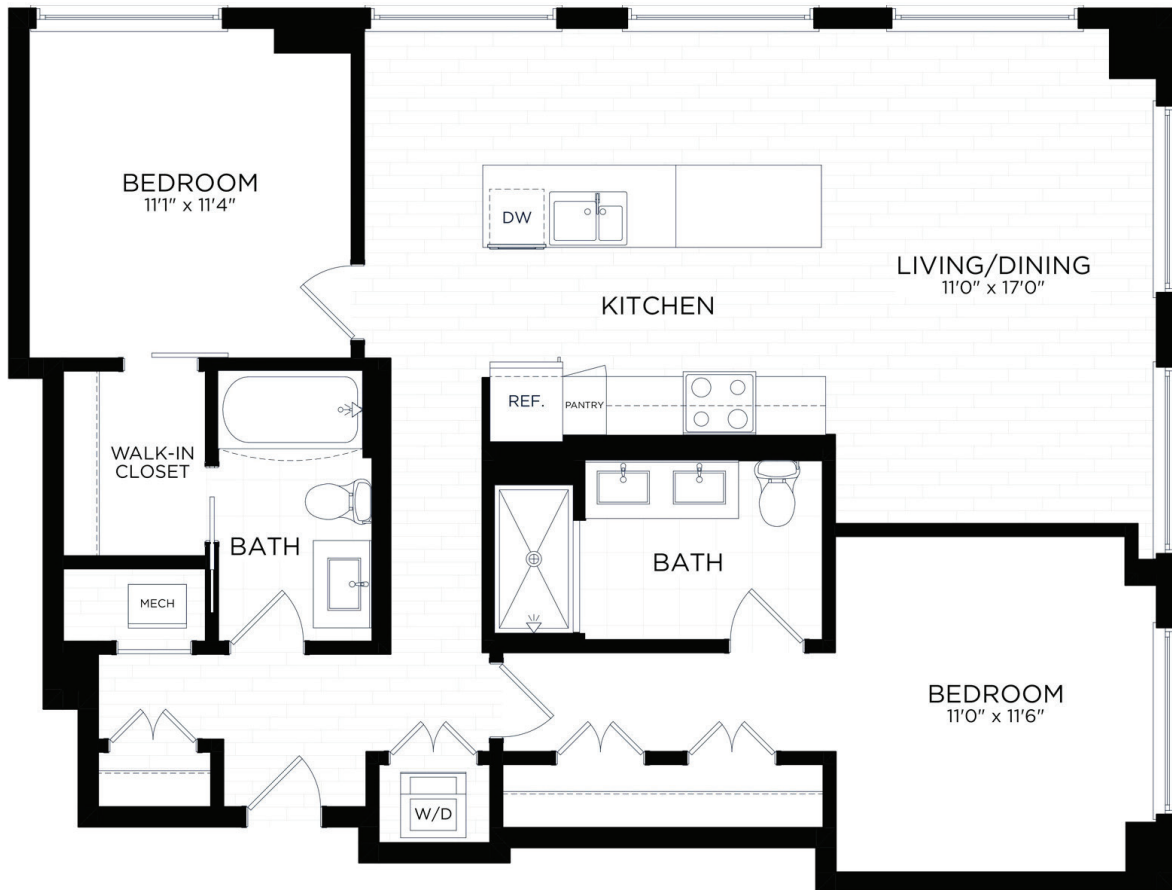

# B5

# 1124

2 BED / 2 BATH

SQ. FT.

*the* HENRI

11870 Grand Park Ave | North Bethesda, MD 20852

[www.livethehenri.com](http://www.livethehenri.com)

\* Pricing and availability are subject to change. Rent is based on monthly frequency. Additional fees may apply, such as but not limited to package delivery, trash, water, amenities, etc.

\*\* Floorplans are artist's rendering. All dimensions are approximate. Actual product and specifications may vary in dimension or detail. Not all features are available in every apartment. Please see a representative for details.