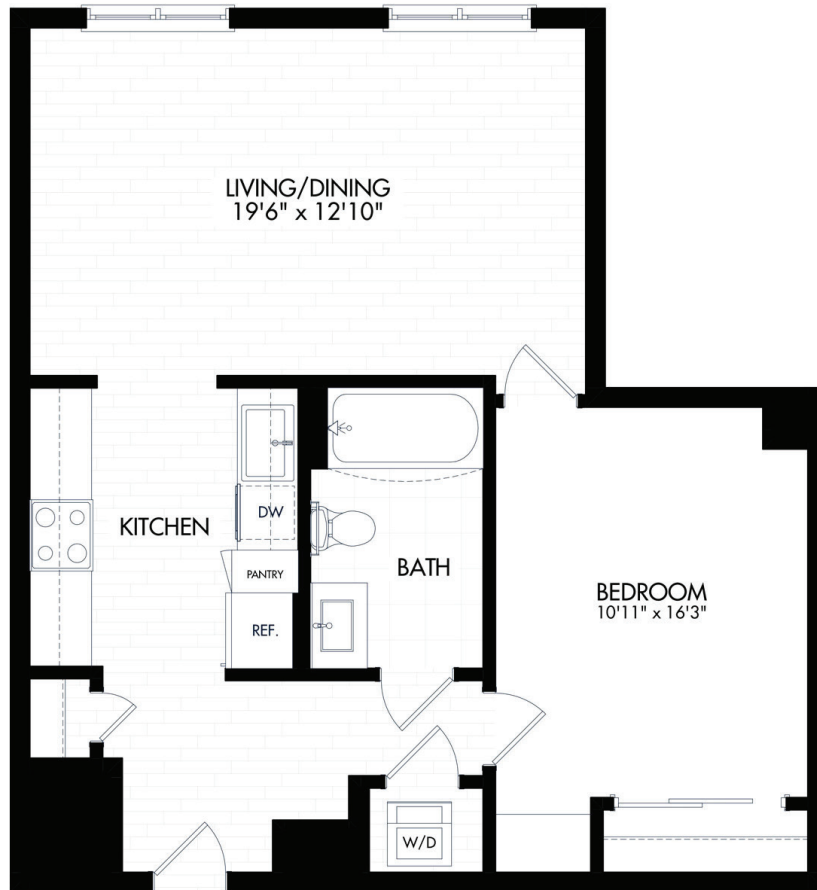

E4

630

1 BED / 1 BATH

SQ. FT.

the HENRI

11870 Grand Park Ave | North Bethesda, MD 20852

www.livethehenri.com

* Pricing and availability are subject to change. Rent is based on monthly frequency. Additional fees may apply, such as but not limited to package delivery, trash, water, amenities, etc.

** Floorplans are artist's rendering. All dimensions are approximate. Actual product and specifications may vary in dimension or detail. Not all features are available in every apartment. Please see a representative for details.