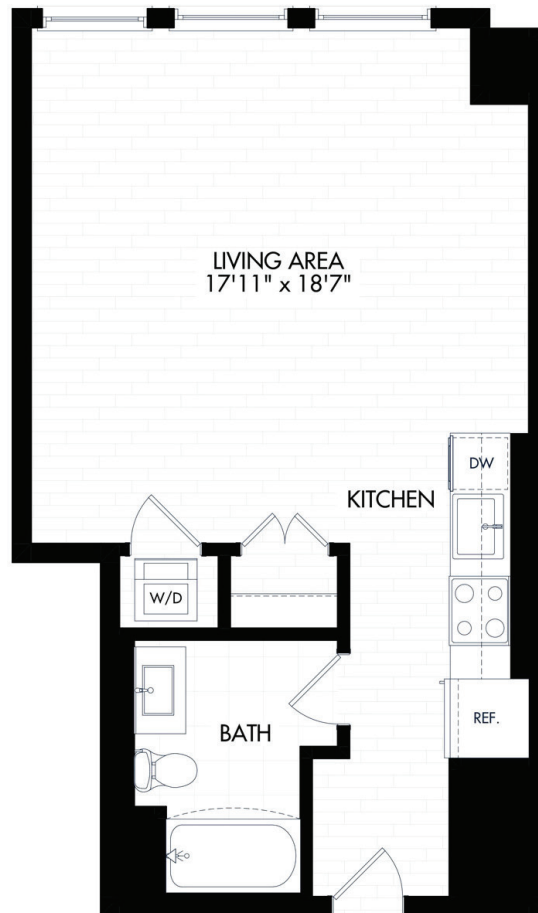

S7

STUDIO / 1 BATH

561

SQ. FT.

the HENRI

11870 Grand Park Ave | North Bethesda, MD 20852

www.livethehenri.com

* Pricing and availability are subject to change. Rent is based on monthly frequency. Additional fees may apply, such as but not limited to package delivery, trash, water, amenities, etc.

** Floorplans are artist's rendering. All dimensions are approximate. Actual product and specifications may vary in dimension or detail. Not all features are available in every apartment. Please see a representative for details.