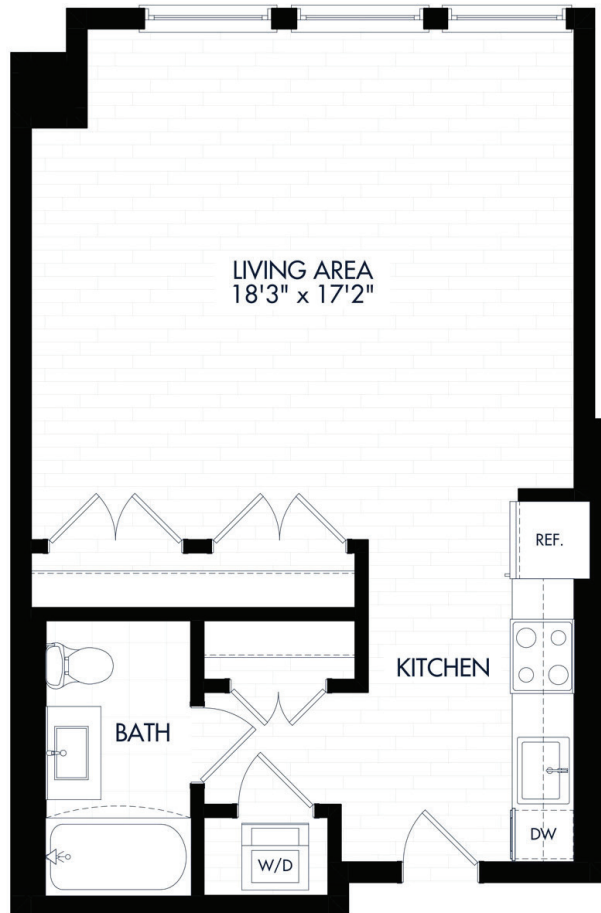

S8

576-633

STUDIO / 1 BATH

SQ. FT.

the HENRI

11870 Grand Park Ave | North Bethesda, MD 20852

www.livethehenri.com

* Pricing and availability are subject to change. Rent is based on monthly frequency. Additional fees may apply, such as but not limited to package delivery, trash, water, amenities, etc.

** Floorplans are artist's rendering. All dimensions are approximate. Actual product and specifications may vary in dimension or detail. Not all features are available in every apartment. Please see a representative for details.